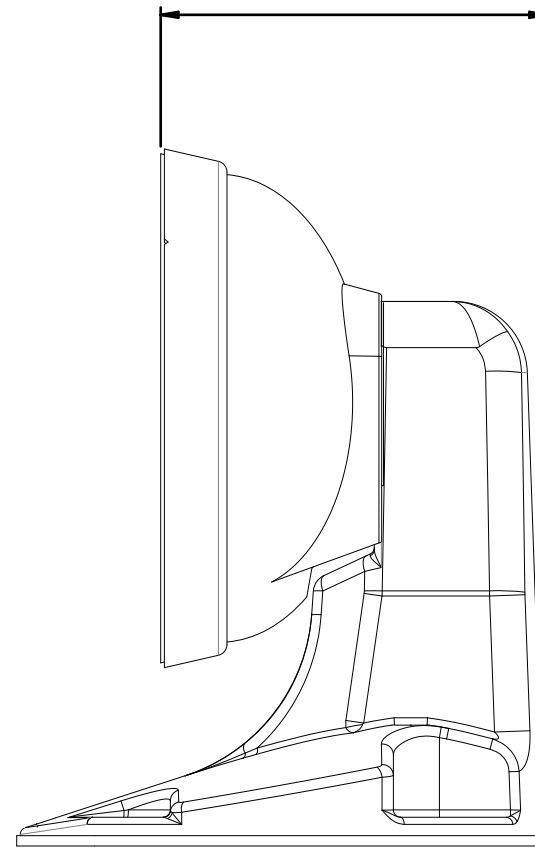

5.54" (140.8mm)

3.5" (89mm)

4.12" (104.9mm)

5.66" (144mm)

4x 0.19" (4.9mm)

4.76" (121mm)

Mounting screws (2 each)

DATE	SCALE	MATERIAL	TYPE
01/2022		Aluminum	Fixed
		DESCRIPTION DWC-V7WMW Wall mount bracket for white ultra low-profile vandal dome cameras.	