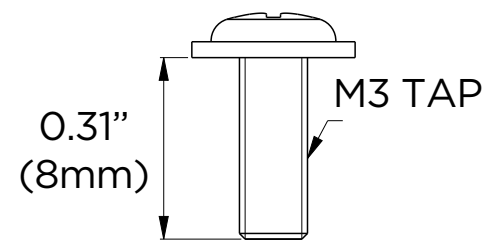

5.54" (140.8mm)

3.5" (89mm)

4.12" (104.9mm)

5.66" (144mm)

4x 0.19" (4.9mm)

4.76" (121mm)

Mounting screws (2 each)

DATE	SCALE	MATERIAL	TYPE
01/2022		Aluminum	Fixed
		DESCRIPTION DWC-V7WMW Wall mount bracket for white ultra low-profile vandal dome cameras.	