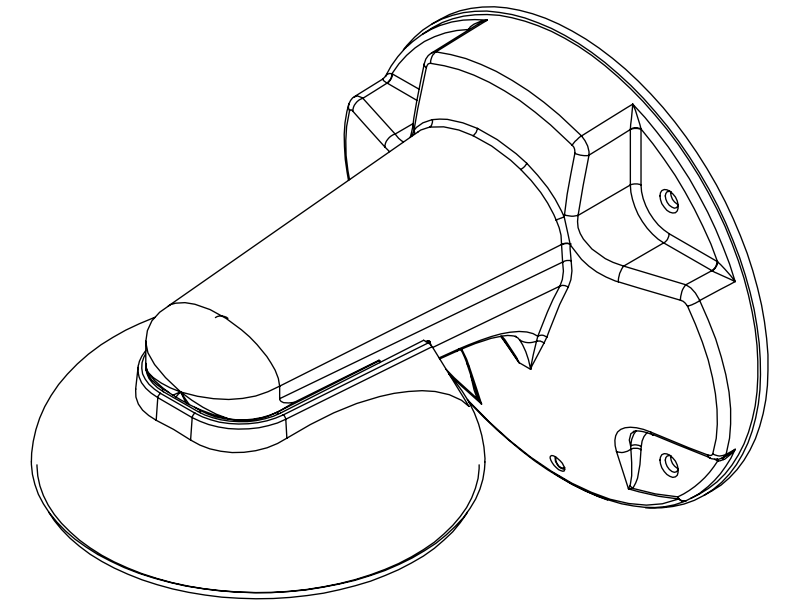

5.54" (140.8mm)

3.5" (89mm)

4.12" (104.9mm)

5.66" (144mm)

4x 0.19" (4.9mm)

4.76" (121mm)

Mounting screws (2 each)

DATE	SCALE	MATERIAL	TYPE
01/2022		Aluminum	Fixed
		DESCRIPTION DWC-V7WMW Wall mount bracket for white ultra low-profile vandal dome cameras.	