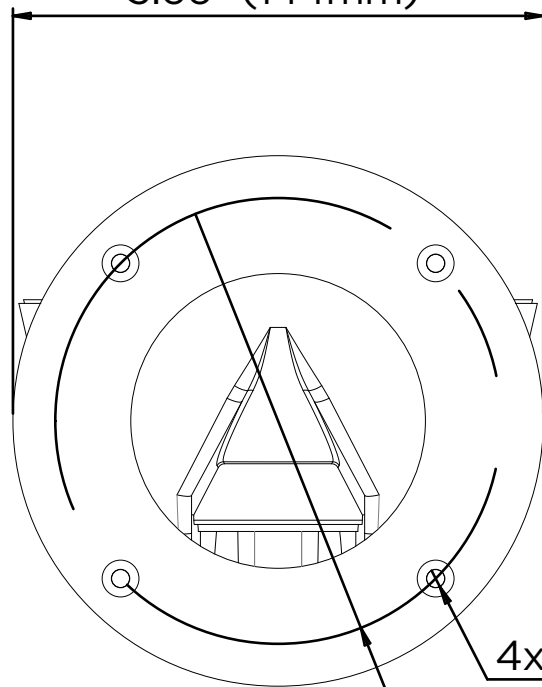

5.54" (140.8mm)

3.5" (89mm)

4.12" (104.9mm)

5.66" (144mm)

4x 0.19" (4.9mm)

4.76" (121mm)

Mounting screws (2 each)

DATE	SCALE	MATERIAL	TYPE
01/2022		Aluminum	Fixed
		DESCRIPTION DWC-V7WMW Wall mount bracket for white ultra low-profile vandal dome cameras.	