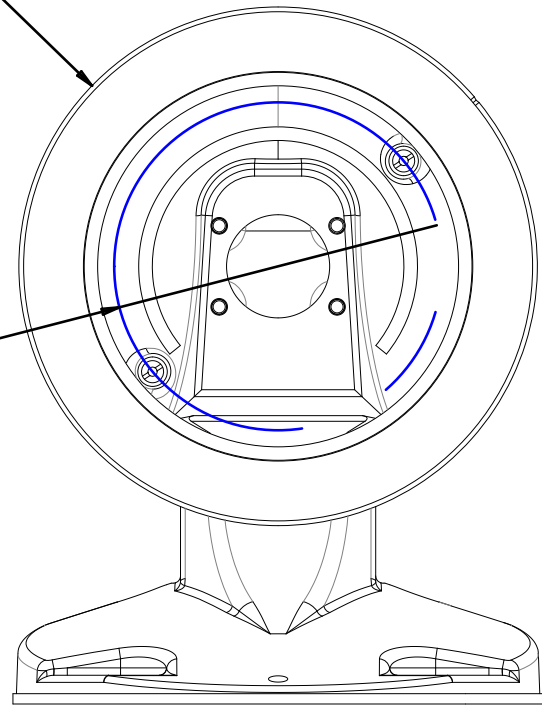

5.54" (140.8mm)

3.5" (89mm)

4.12" (104.9mm)

5.66" (144mm)

4x 0.19" (4.9mm)

4.76" (121mm)

Mounting screws (2 each)

DATE	SCALE	MATERIAL	TYPE
01/2022		Aluminum	Fixed
		DESCRIPTION DWC-V7WMW Wall mount bracket for white ultra low-profile vandal dome cameras.	