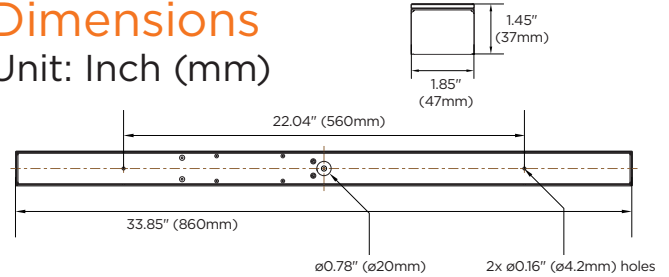

Dimensions

Unit: Inch (mm)

Summary

This NDAA-compliant MEGApix® height strip IP camera is your gateway to powerful and accurate identification, capturing eye-level real-time 30fps 5MP images. With a 3.7mm wide-angle lens, Star-Light Plus™ color in near-total darkness technology and wide dynamic range, the camera delivers high-definition images in any lighting conditions. The height strip IP camera is a cost-effective option for inventory shrink control, loss prevention and crime deterrence.