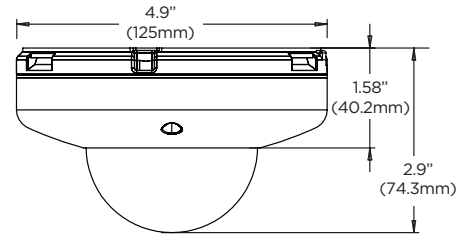

Dimensions

Unit: Inch (mm)

Summary

This NDAA-compliant MEGApix® IP camera provides 5MP resolution at real-time 30fps and includes 4.0, 6.0 and 8.0mm fixed lens options. The camera is powered by Star-Light Plus™ color in near-total darkness technology for quality video in any lighting conditions, all in an IP66-rated, IK-10 impact resistant ultra low-profile vandal dome housing.