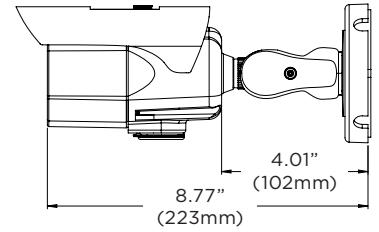

Accessories (Optional)

DWC-BLJUNC-W
Junction box

DWC-PMB-WLW
Pole mount bracket

Dimensions

unit: inch (mm)

* Dimensions based on the position of the sun shield cover

Specifications

IMAGE	
Image sensor	4MP 1/3" CMOS
Total pixels	2688 (H) x 1520 (V)
Minimum scene illumination	0.2 lux (color) 0.0 lux (B/W)
Video output	Local video output CVBS 1.0V p-p (75Ω), 4:3 aspect ratio
Resolution	4MP (2560 x 1440)
LENS	
Focal length	2.8-12mm, F1.4
Lens type	Motorized-zoom auto-focus p-iris lens
Field of view (FoV)	87° - 32°
IR distance	120ft range
Optical zoom	x4.2
I/O	
Audio input/output	1 (1.0Vrms, 3K ohm) input/1 output
Audio compression	G.711
Alarm input/output	1 input/1 output
OPERATIONAL	
Shutter mode	Auto, manual, anti-flicker, slow shutter
Shutter speed	1/15-1/32000
Slow shutter	1-1/5, 1/7.5, 1/10
Auto gain control	Auto
Day / night	Auto, day (color), night (B/W)
Smart DNR™ 3D digital noise reduction	0-11
Wide dynamic range (WDR)	True WDR, 120dB
Privacy zone	16 programmable privacy masks
Alarm notifications	Email, FTP server or alarm output activation
NETWORK	
LAN	802.3 compliance 10/100 LAN
Video compression type	H.264, MJPEG
Resolution	H.264: 1440p/1080p/720p/VGA/D1/CIF MJPEG: 1280x720/800x600/VGA/768x432/D1/CIF
Frame rate	Up to 30fps at all resolutions
Video bitrate	100Kbps - 10Mbps, multi-rate for preview and recording
Bitrate control	Multi-streaming CBR/VBR at H.264 (controllable frame rate and bandwidth)
Streaming capability	Dual-stream at different rates and resolutions
IP	IPv4
Protocol	Zero config (Auto IP), ONVIF, TCP/IP, UDP, RTP (UDP/TCP), RTSP, NTP, HTTP, HTTPS, SSL, DNS, DDNS, DHCP, FTP, SMTP, ICMP, SNMPv1/v2c/v3 (MIB-2)
Security	HTTPS (TLS), IP filtering, 802.1x, digest authentication (ID/PW)
ONVIF conformance	Yes
Web viewer	OS: Windows®, Mac® OS, Linux® Browser: Internet Explorer®, Google Chrome®, Mozilla Firefox®, Safari®
VMS	DW Spectrum® IPVMS
DW Spectrum CaaS license	1 DW Spectrum CaaS license included
Local server recording	DWC-MB44WiAWC1T: 1TB local memory for recording DWC-MB44WiAWC5: 512GB local memory for recording
Max. cameras in one network/system	Up to 30 MEGApiX CaaS cameras in the same network/system
ENVIRONMENTAL	
Operating temperature	-40°F - 122°F (-40°C - 50°C)
Operating humidity	10-90% RH (non-condensing)
IP rating	IP66-rated
Other certifications	CE, FCC, RoHS, UL listed
ELECTRICAL	
Power requirement	DC12V, PoE (IEEE 802.3af class 3). Adaptor not Included.
Power consumption	DC12V: Max 11W, PoE: Max 12.9W
MECHANICAL	
Material	Aluminum bullet housing
Dimensions	8.77" x 3.07" (223 x 78mm)
Weight	1.98 lbs (0.9kg)
Warranty	5 year warranty