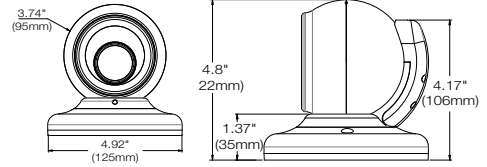

Accessories (Optional)

DWC-PMB-WL-W
Pole mount

DWC-V1CNMW
Corner mount

DWC-VACM
Ceiling mount bracket

DWC-VAJUNC
Junction box

DWC-VAWM
Wall mount bracket

Dimensions

unit: Inch (mm)