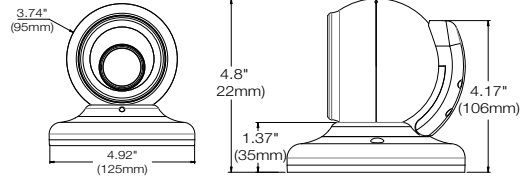

Dimensions

Unit: Inch (mm)