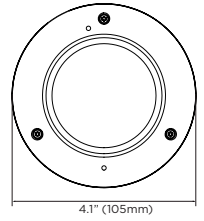

Accessories (optional)

DWC-V7CMW
 Ceiling mount bracket

DWC-V7JUNCW
 Junction box

DWC-V7MMW
 Wall mount bracket

DWC-V7DECO
 5x decorative rings

Dimensions

Unit: Inch (mm)

Specifications