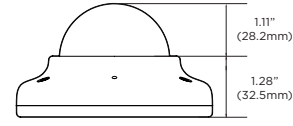

Accessories (optional)

DWC-V7CMW
 Ceiling mount bracket

DWC-V7JUNCW
 Junction box

DWC-V7MMW
 Wall mount bracket

DWC-V7DECO
 5x decorative rings

Dimensions

Unit: Inch (mm)

Specifications