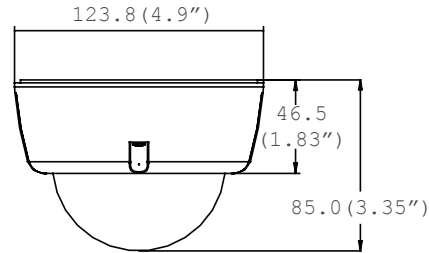

Dimensions (unit : mm)

Summary

Our Star-Light Series offers super low light imaging for any application. Along with Smart Digital Noise Reduction, our Star-Light technology offers a slow shutter feature that increases the length of time the shutter remains open to collect additional ambient light illuminating typically dark environments.

Features

- 1/3" CCD
- 620 TV Lines [B&W], 600 TV Lines [Color]
- 3.3~12mm Varifocal Auto Iris Lens
- Electronic Day and Night
- Smart DNR (Digital Noise Reduction)
- DRC (Dynamic Range Compressor)
- Star-Light (Super Low Light Technology)
- HME (Highlight Masking Exposure)
- Programmable Privacy Zones (8) & Motion Detection
- AGC (Auto Gain Control)
- BLC (Back Light Compensation)
- AWB (Auto White Balance)
- Easy Icon Driven OSD Menu with Built-in Joystick
- Auto Sensing 12VDC/24VAC with Line Lock
- RS-485 Built-in
- Secondary Video-BNC Output

Accessories (Optional)

Specifications

VIDEO	
Image Sensor	1/3" CCD
Total Pixels	811 (H) x 508 (V), 411K Pixels
Effective Pixels	768 (H) x 494 (V)
Scanning System	525 Lines, 2 : 1 Interlace
Frequency	15.734KHz (H), 59.95Hz (V)
Synchronization	Internal / Line Lock
Horizontal Resolution	620 TV Lines [B&W], 600 TV Lines [Color]
Minimum Illumination	F1.2 (30IRE): 0.14 Lux [Color] F1.2 (30IRE): 0.03 Lux [B&W]
S/N Ratio	52dB (AGC off)
Video Output	CVBS: 1.0Vp-p / 75 Ω
LENS	
Focal Length	3.3-12mm
Lens Type	DC Auto Iris
OPERATIONAL	
Back Light	OFF / BLC / HME / DRC
Star-Light	OFF / X2-X1024
3D Digital Noise Reduction	OFF / LOW / MID / HIGH / SMART
White Balance	AWC / ATW / MANUAL / PUSHLOCK
Mirror	OFF / MIRROR
Sharpness	0-30
Gamma	MANUAL / 0.45 / 0.60 / 1.0
Side Light Compensation	OFF / ON
Night Up	OFF / ON
Motion Detection	OFF / ON (4 Areas)
Privacy Zones	OFF / ON (8 Programmable Zones)
Dead Pixel Cancellation	OFF / AUTO
Language	ENGLISH / MANDARIN / CANTONESE / JAPANESE / GERMAN / FRENCH / ITALIAN / RUSSIAN / SPANISH / DUTCH
ENVIRONMENTAL	
Operating Temperature	-10°C ~ 55°C (14°F ~ 131°F)
Operating Humidity	Less than 90% (Non-Condensing)
Storage Temperature	-20°C ~ 70°C (-4°F ~ 158°F)
ELECTRICAL	
Power Requirement	Dual (12VDC & 24VAC)
Power Consumption	12VDC: 1.7W, 141.7mA 24VAC: 2.4W, 100mA
MECHANICAL	
Housing Material	Plastic
Dimensions	123.8 X 85 mm (4.9 X 3.34 in)
Weight	0.7 lbs