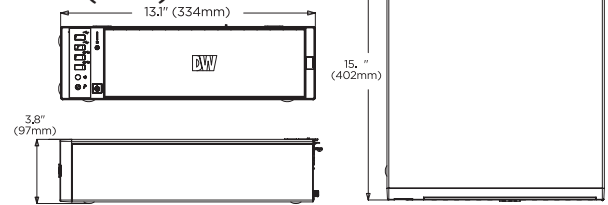

NDAA/TAA
COMPLIANT PRODUCT

Dimensions

Unit: inch (mm)

Summary

The NDAA/TAA-compliant Blackjack[®] Ai[™] slim desktop is an AI NVR with server-side advanced neural-network-based analytics that unlocks AI capabilities on up to 10 streams on any connected video channel. It is an easy-to-deploy turnkey solution, comes preloaded with DW Spectrum[®], and is backed by our 5-year limited warranty.

Specifications

PART NUMBER		DW-BJAiHDX5
Included DW Spectrum IP licenses		4 (DW-SPECTRUMLSC004)
Included DW Ai Server Licenses		4 channel (DW-DWAI SLSC004)
Form Factor		Slim Desktop
Operating System		Windows 11 IoT Enterprise LTSC
OS on SSD		480GB SSD
CPU		12th Gen Intel [®] Core [™] i5 processor
Memory		16GB
Ethernet Port		1 x 1Gb Ethernet, 1x 2.5Gb Ethernet
System	Max video storage rate (Mbps)	320Mbps
	Max # of analytic streams (secondary)	Up to 10
	Maximum HDD	2 x SATA HDD
	Storage Options	8TB, 12TB, 16TB, 20TB, 24TB, 32TB, 40TB
	RAID	N/A
	USB interface	Yes
Video-out	Outputs	1x true HD, 1x DP for system configuration. Maximum 1 display output at a time
	Graphics Card	On board Intel Xe Graphics
	AI Processor	Hailo 8
Preloaded VMS software		DW Spectrum [®]
DW Spectrum Client supported OS		Cross-platform - Windows [®] , Linux Ubuntu [®] and Mac [®]
Preloaded Analytic software		DW Ai Server
Ai Configuration Tool supported OS		Cross-platform - Windows [®] and Linux Ubuntu [®]
Mobile apps		iOS [®] and Android [®]
Keyboard and mouse		Included
Power supply		300W**
Operating temperature (room)		41°F-104°F (5°C-40°C)
Operating humidity		20-90% RH
Dimension (WxDxH)		Standing: 13.1" x 3.88" x 15.8" (334 x 98.5 x 402 mm), Desktop: 3.88" x 13.1" x 15.8" (98.5 x 334 x 402 mm)
Other certification		NDAA, TAA
Warranty		5 year limited