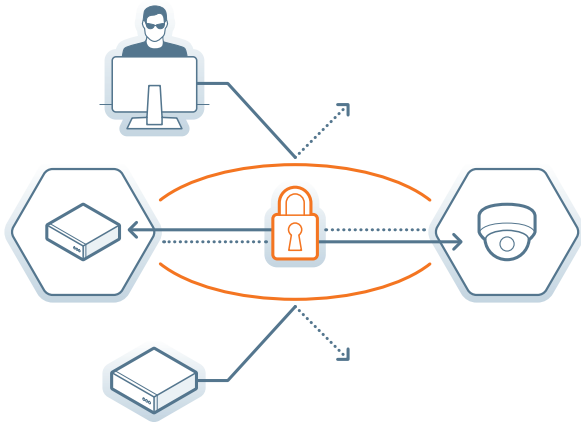

DW IP cameras, analog cameras, NVRs, DVRs, network devices and management software sold and distributed worldwide are designed and developed in U.S.A. and Korea. Manufacturing is done in Korea.

Most DW products qualify for GSA Schedule Contracts and other government opportunities because they are TAA / NDA compliant.

PathFinder™

Easy and secure end-to-end remote connection with NAT Traversal (STUN/TURN) support without opening ports.

Plug and play with local PoE+ ports

The VMAX® IP G4™ NVRs can power up to 16 IP cameras locally from the system itself, no need for PoE switches and additional power sources.

Camera Group Recording

Designate a group of cameras to respond to an alert from one camera.

CCIP™

DW's CCIP™ (Closed Circuit IP) encryption is activated when the VMAX IP G4™ system sends a request for an encrypted stream from the camera. The camera then encrypts its RTSP stream a second time using TLS, using the encryption's user ID and password. The result is a secured and encrypted RTSP stream that can be read only by the requesting recorder.

DW Witness™

The DW® Witness™ app instantly turns your smartphone or tablet into a video surveillance camera. With the press of a button, start transmitting live video to your VMAX® IP G4™. It's a "black box" for personnel on patrol.