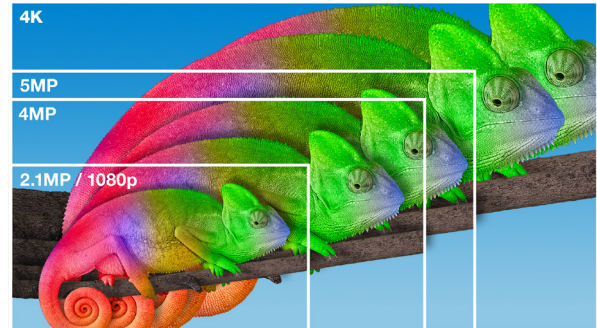


VMAX[®] ip G4[™]

Complete IP Video Solutions

Plug and Play IP NVRs,
Managed from Anywhere.

Built
for
Users.[™]

NDAA/TAA
COMPLIANT PRODUCT

Stay current at:
Digital-Watchdog.com

What are VMAX® IP G4™ NVRs?

VMAX® IP G4™ is an easy to use PoE NVR that allows you to go from power up to monitoring in minutes! UNLIKE ANY OTHER™!

Key Technologies

Megapixel resolution

DW's technology delivers crystal-clear images in resolutions up to 4K. Higher resolution delivers forensic details when zooming into the camera's field of view.

NDA / TAA Compliant