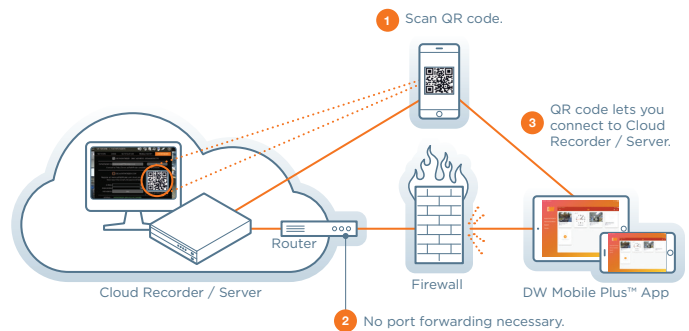

Plug and play with local PoE+ ports

The VMAX® IP G4™ NVRs can power up to 16 IP cameras locally from the system itself, no need for PoE switches and additional power sources.