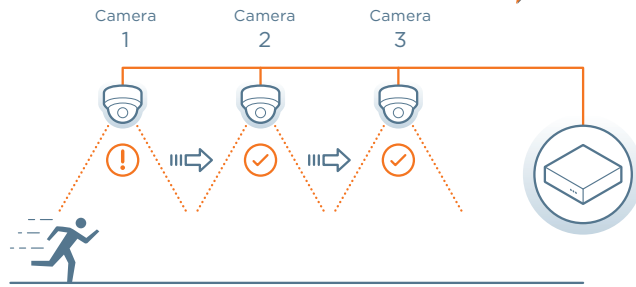

PathFinder™

Easy and secure end-to-end remote connection with NAT Traversal (STUN/TURN) support without opening ports.

Plug and play with local PoE+ ports

The VMAX® IP G4™ NVRs can power up to 16 IP cameras locally from the system itself, no need for PoE switches and additional power sources.

Camera Group Recording

Designate a group of cameras to respond to an alert from one camera.

CCIP™

DW's CCIP™ (Closed Circuit IP) encryption is activated when the VMAX IP G4™ system sends a request for an encrypted stream from the camera. The camera then encrypts its RTSP stream a second time using TLS, using the encryption's user ID and password. The result is a secured and encrypted RTSP stream that can be read only by the requesting recorder.

DW Witness™

The DW® Witness™ app instantly turns your smartphone or tablet into a video surveillance camera. With the press of a button, start transmitting live video to your VMAX® IP G4™. It's a "black box" for personnel on patrol.

Installation in minutes

Get your NVR from the box to monitoring and recording in minutes!

System Monitoring

A real-time graphical representation of all system connections. Receive connection alerts via email or text.