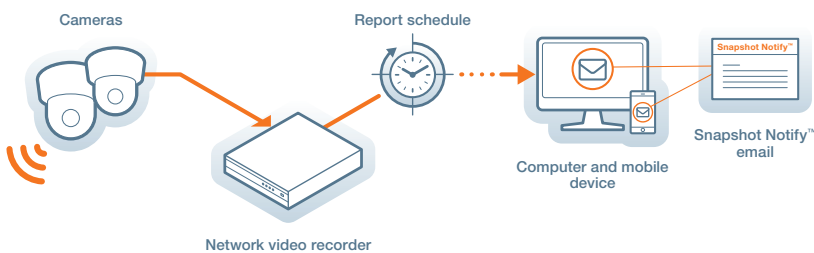

PathFinder™

Easy and secure end-to-end remote connection with NAT Traversal (STUN/TURN) support without opening ports.

Plug and play with local PoE+ ports

The VMAX® IP G4™ NVRs can power up to 16 IP cameras locally from the system itself, no need for PoE switches and additional power sources.

Camera Group Recording

Designate a group of cameras to respond to an alert from one camera.

CCIP™

DW's CCIP™ (Closed Circuit IP) encryption is activated when the VMAX IP G4™ system sends a request for an encrypted stream from the camera. The camera then encrypts its RTSP stream a second time using TLS, using the encryption's user ID and password. The result is a secured and encrypted RTSP stream that can be read only by the requesting recorder.

DW Witness™

The DW® Witness™ app instantly turns your smartphone or tablet into a video surveillance camera. With the press of a button, start transmitting live video to your VMAX® IP G4™. It's a "black box" for personnel on patrol.

Installation in minutes

Get your NVR from the box to monitoring and recording in minutes!

System Monitoring

A real-time graphical representation of all system connections. Receive connection alerts via email or text.