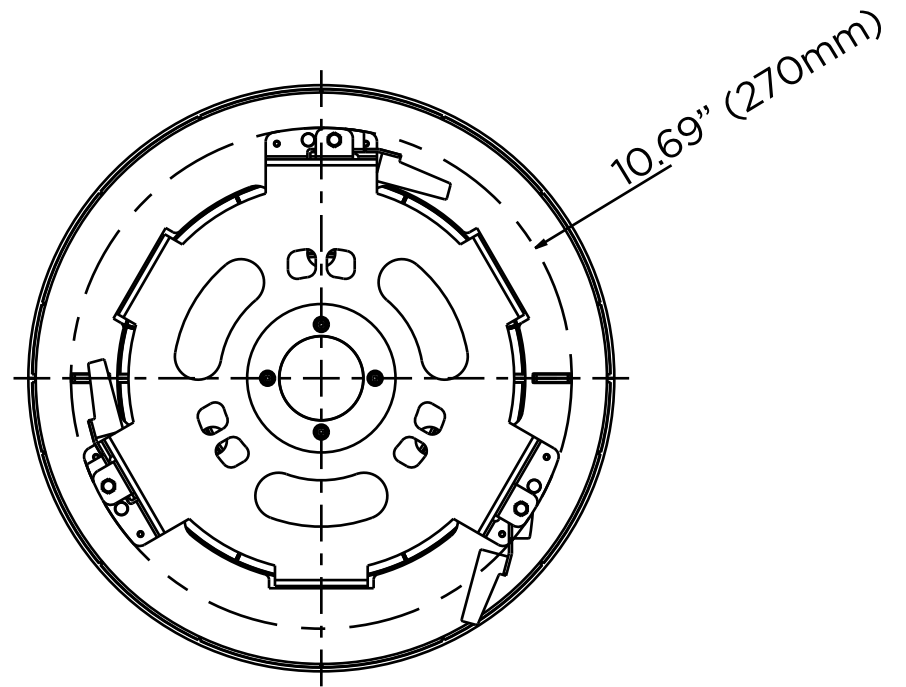

SCALE 1:2

SCALE 1:2

DATE	SCALE	MATERIAL	TYPE
06/2021		Aluminum	Fixed
	DESCRIPTION	DWC-P230FMW Flush mount for 30x PTZ IP camera	