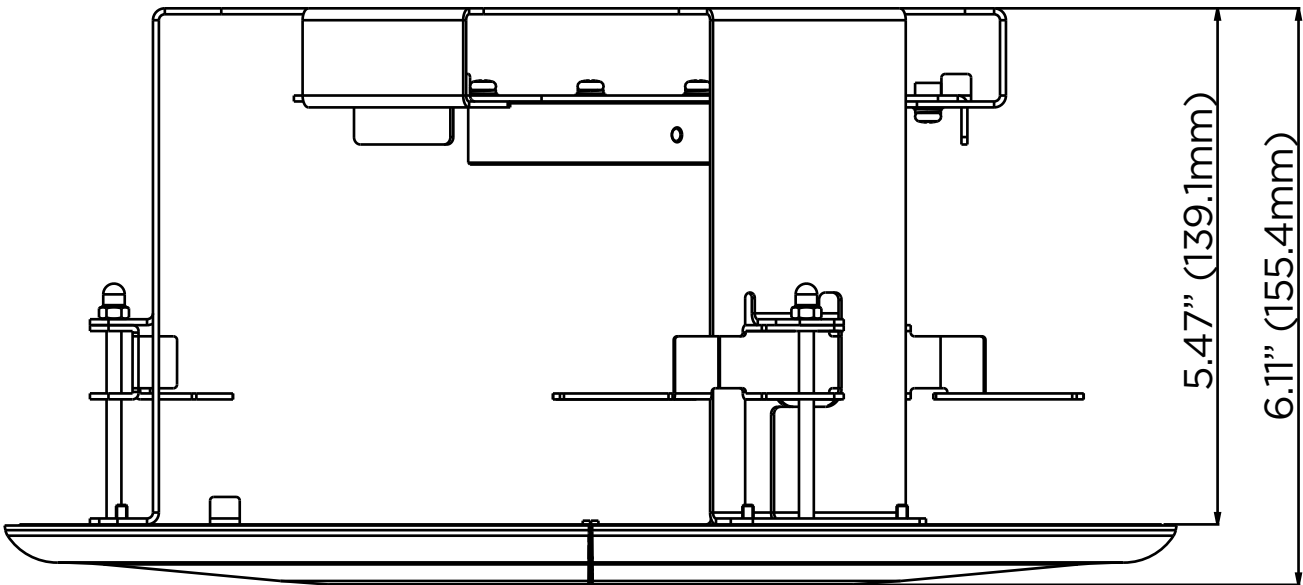

SCALE 1:2

SCALE 1:2

DATE	SCALE	MATERIAL	TYPE
06/2021		Aluminum	Fixed
	DESCRIPTION	DWC-P230FMW Flush mount for 30x PTZ IP camera	